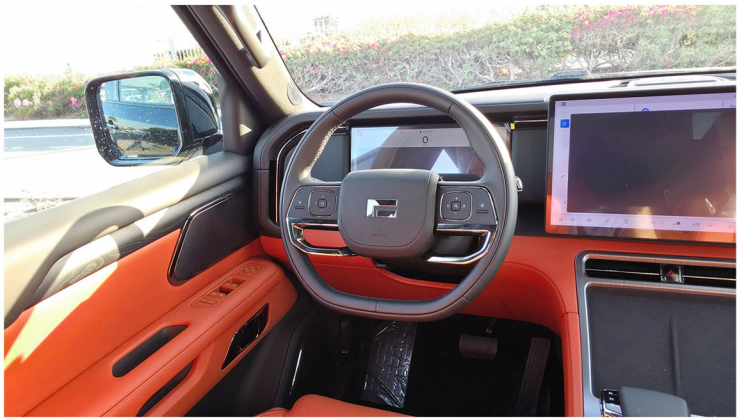

+971 54 710 8505
TEJOURYMOTORS
WWW.TEJOURYMOTORS.COM