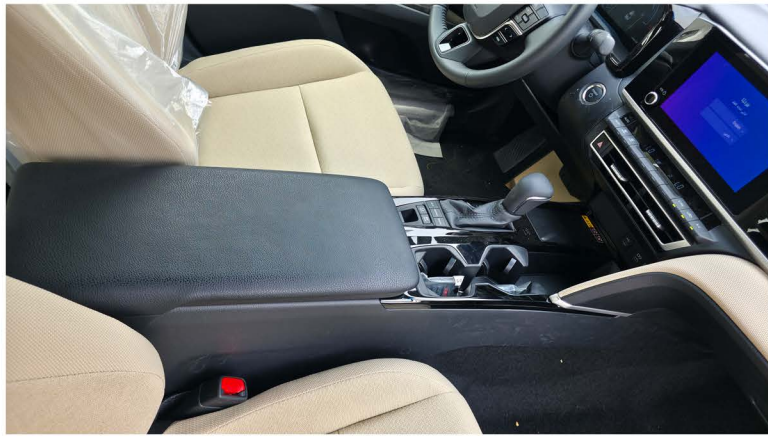

+971 54 710 8505
TEJOURYMOTORS
WWW.TEJOURYMOTORS.COM